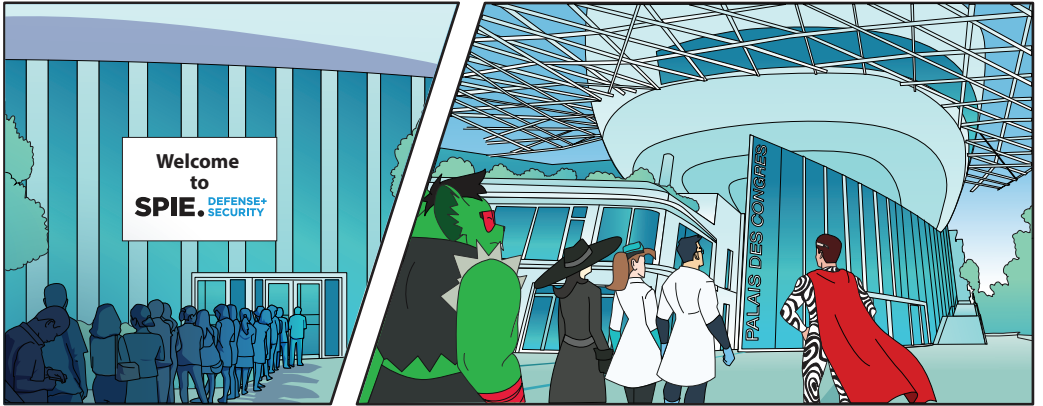

SUPERHERO LEAGUE

THE DAY THE WORLD
REGAINED CONNECTION

SPY DEFENSE + SECURITY

REFRACTA, CRYSTALLINE GUARDIAN, WIELDS THE POWER OF LIGHT ITSELF. SHE BENDS, SPLITS, AND CONTROLS LASER BEAMS WITH UNMATCHED ACCURACY. GREAT TO HAVE HER IN THE LEAGUE.

BESSEL
BEAMS FOR
TURBULENCE.
DIFFRACTION
WON'T
TOUCH US

A green-skinned superhero character with a red mask and a black and red suit. He is shown in a dynamic, forward-leaning pose with his fists clenched, ready for action. The background is a dark blue wall with a pattern of light blue dots.

ULTRAFAST PULSES...
LET'S GO!

A character dressed in a dark grey trench coat and a large, wide-brimmed black hat. They are in a crouching, stealthy position, holding a glowing blue and purple energy orb in their right hand. The background is a dark blue wall with a pattern of light blue dots.

STRAY LIGHT?
GONE

A superhero character with a white and black zebra-stripe patterned suit and a red cape. A red shield on his chest features the word "zygo" in white. He is reaching out with his right hand towards a piece of equipment in a server room. The background shows server racks and blue lighting.