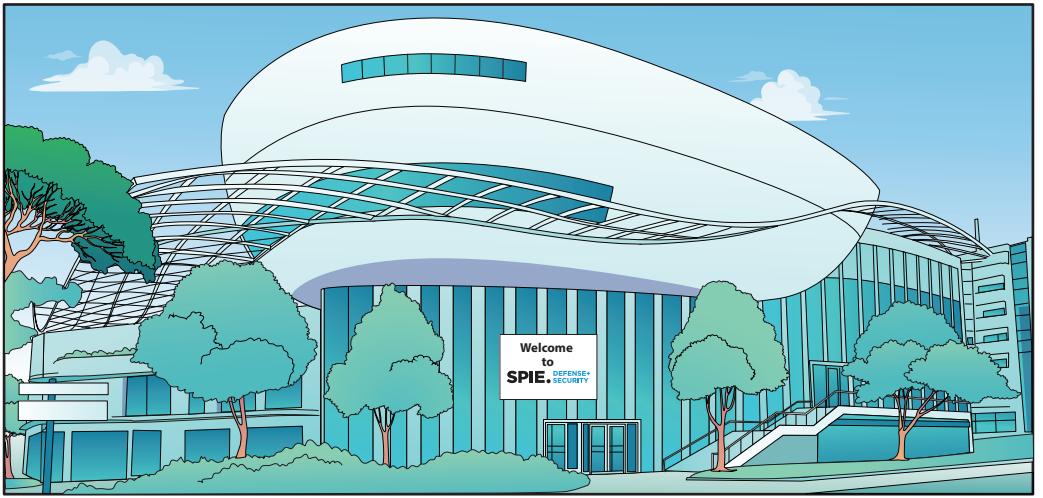

SUPERHERO LEAGUE

THE DAY THE WORLD
REGAINED CONNECTION

SPY DEFENSE + SECURITY

REFRACTA, CRYSTALLINE GUARDIAN, WIELDS THE POWER OF LIGHT ITSELF. SHE BENDS, SPLITS, AND CONTROLS LASER BEAMS WITH UNMATCHED ACCURACY. GREAT TO HAVE HER IN THE LEAGUE.

BESSEL
BEAMS FOR
TURBULENCE.
DIFFRACTION
WON'T
TOUCH US

A green-skinned superhero character with a red mask and a black and red suit. He is shown in a dynamic, forward-leaning pose with his fists clenched, ready for action. The background is a dark blue wall with a pattern of light blue dots.

ULTRAFAST PULSES...
LET'S GO!

A character dressed in a dark grey trench coat and a large, wide-brimmed black hat. They are in a crouching, stealthy position, holding a glowing blue and purple energy orb in their right hand. The background is a dark blue wall with a pattern of light blue dots.

STRAY LIGHT?
GONE

A superhero character with a white and black zebra-stripe patterned suit and a red cape. A red shield on his chest features the word "zygo" in white. He is reaching out with his right hand towards a piece of equipment in a server room. The background shows server racks and blue lighting.