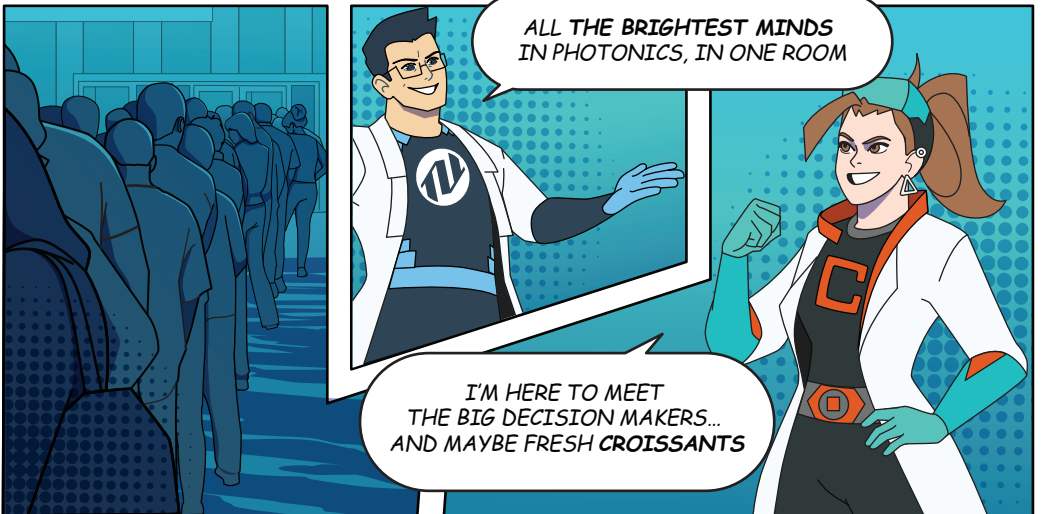

SUPERHERO LEAGUE

THE DAY THE WORLD
REGAINED CONNECTION

SPY DEFENSE + SECURITY

REFRACTA, CRYSTALLINE GUARDIAN, WIELDS THE POWER OF LIGHT ITSELF. SHE BENDS, SPLITS, AND CONTROLS LASER BEAMS WITH UNMATCHED ACCURACY. GREAT TO HAVE HER IN THE LEAGUE.

BESSEL
BEAMS FOR
TURBULENCE.
DIFFRACTION
WON'T
TOUCH US

A green-skinned superhero character with a red mask and a black and red suit. He is shown in a dynamic, forward-leaning pose with his fists clenched, ready for action. The background is a dark blue wall with a pattern of light blue dots.

ULTRAFAST PULSES...
LET'S GO!

A character dressed in a dark grey trench coat and a large, wide-brimmed black hat. They are in a crouching, stealthy position, holding a glowing blue and purple energy orb in their right hand. The background is a dark blue wall with a pattern of light blue dots.

STRAY LIGHT?
GONE

A superhero character with a white and black zebra-stripe patterned suit and a red cape. A red shield on his chest features the word "zygo" in white. He is reaching out with his right hand towards a piece of equipment in a server room. The background shows server racks and blue lighting.