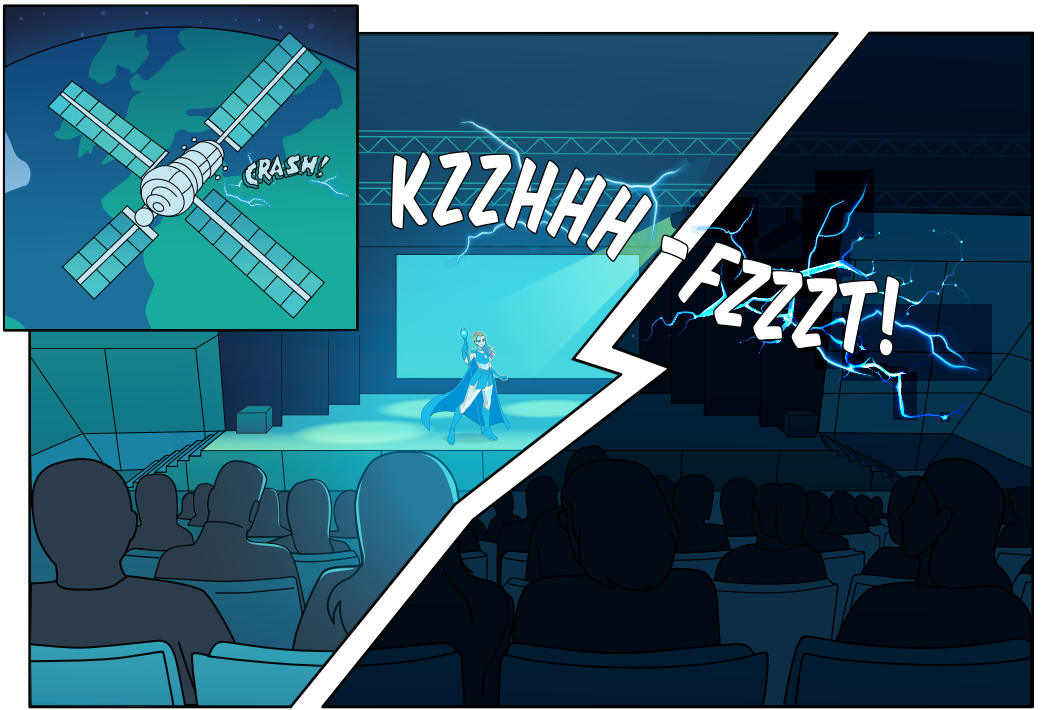

SUPERHERO LEAGUE

THE DAY THE WORLD
REGAINED CONNECTION

SPY DEFENSE + SECURITY

REFRACTA, CRYSTALLINE GUARDIAN, WIELDS THE POWER OF LIGHT ITSELF. SHE BENDS, SPLITS, AND CONTROLS LASER BEAMS WITH UNMATCHED ACCURACY. GREAT TO HAVE HER IN THE LEAGUE.

BESSEL
BEAMS FOR
TURBULENCE.
DIFFRACTION
WON'T
TOUCH US

A green-skinned superhero character with a red mask and a black and red suit. He is shown in a dynamic, forward-leaning pose with his fists clenched, ready for action. The background is a dark blue wall with a pattern of light blue dots.

ULTRAFAST PULSES...
LET'S GO!

A character dressed in a dark grey trench coat and a large, wide-brimmed black hat. They are in a crouching, stealthy position, holding a glowing blue and purple energy orb in their right hand. The background is a dark blue wall with a pattern of light blue dots.

STRAY LIGHT?
GONE

A superhero character with a white and black zebra-stripe patterned suit and a red cape. A red shield on his chest features the word "zygo" in white. He is reaching out with his right hand towards a piece of equipment in a server room. The background shows server racks and blue lighting.