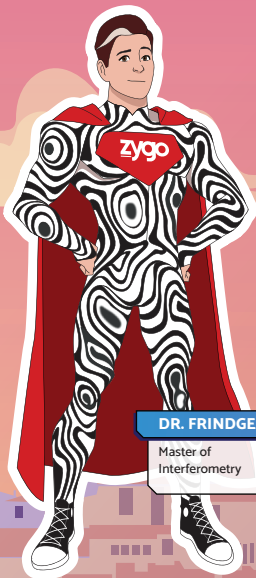

STRAY LIGHT?
GONE

A superhero character with a white and black zebra-stripe patterned suit and a red cape. A red shield on his chest features the word "zygo" in white. He is reaching out with his right hand towards a piece of equipment in a server room. The background shows server racks and blue lighting.

ALMOST THERE!

A female character with brown hair, wearing a white lab coat over a black top with an orange 'C' logo. She is wearing a blue visor and has a determined expression. She is shown in a dynamic, forward-leaning pose.

DR. FRINDGE

Master of Interferometry **zygo**

GFP MOUSE

Green Fluorescent Punisher **TOPTICA**

ACKTARA

The Light Trapper **Acktar**
Advanced Photonics

REFRACTA

Crystalline Guardian **G&H**